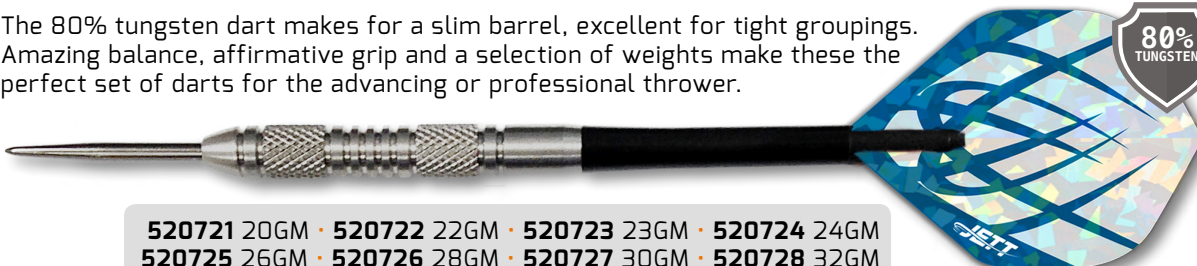

Designed and manufactured exclusively for JETT Games, these darts feature the very latest in aerodynamic designs. Machined to close tolerances, these brass finished darts have a good combination of balance and grip profile.

520711 22GM • 520712 24GM • 520713 26GM

JETT STORM DART SET

Machined to close tolerances, the nickel barrel designs were influenced by the natural movement patterns of a storm to provide the best combination of balance and grip.

520716 24GM • 520717 26GM

JETT VELOCITY 80% TUNGSTEN DART SET

The 80% tungsten dart makes for a slim barrel, excellent for tight groupings. Amazing balance, affirmative grip and a selection of weights make these the perfect set of darts for the advancing or professional thrower.