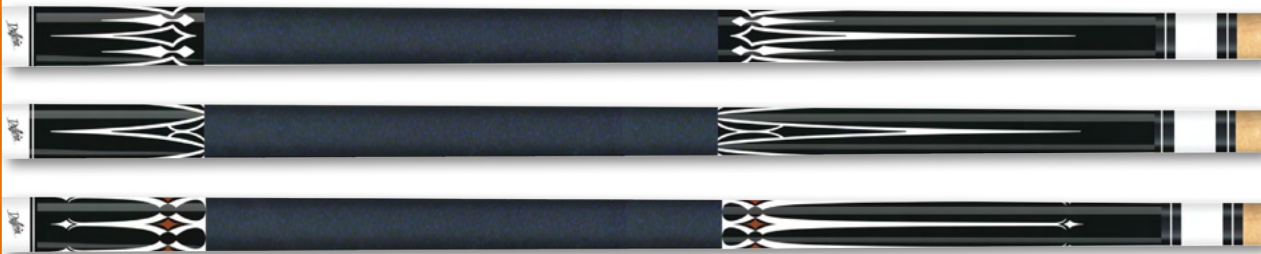

» CUES ALSO SOLD SEPARATELY.

**VIEW PRICE LIST FOR
SPECIAL PROMO
PACKAGE PRICING**

PACKAGE #10 DUFFERIN 300 MIDNIGHT SERIES

260975
MIDNIGHT 322

260976
MIDNIGHT 325

260977
MIDNIGHT 323

- 58" Length 13mm - 2 Piece Cue
- Black 18 Tooth Implex Joint
- Blue Multi - Layered Tip
- Fibre Ferrule
- Nylon Grip
- Canadian Maple Shaft
- Weight Balancing System