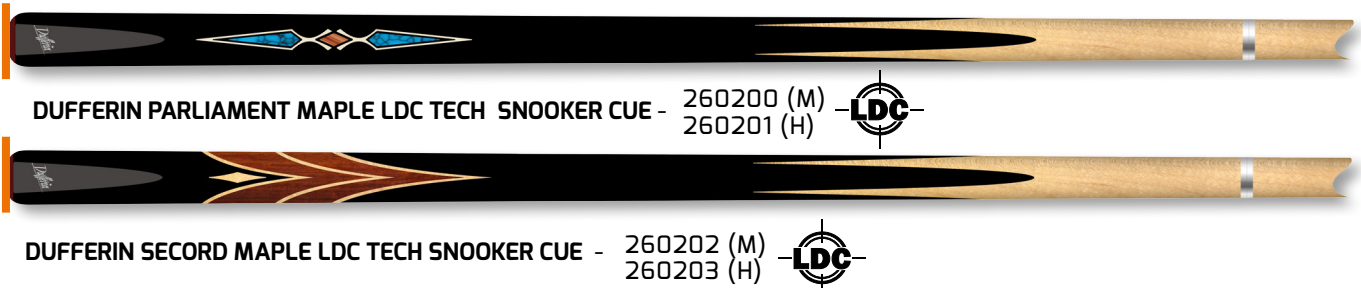

DUFFERIN TECHNOLOGY SNOOKER SERIES

- Accu-Loc Joint
- Modern Matte Finish
- LDC Technology Shaft
- Canadian Maple Shaft
- 10mm Stainless Steel Ferrule
- Smart Extender Ready