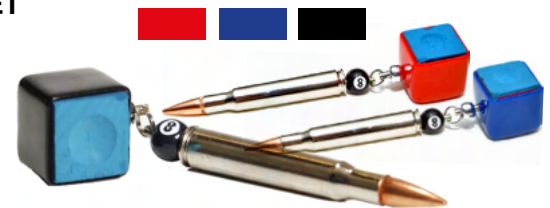

SILVER BULLET CHALKER

200173 Red
200174 Blue
200175 Black