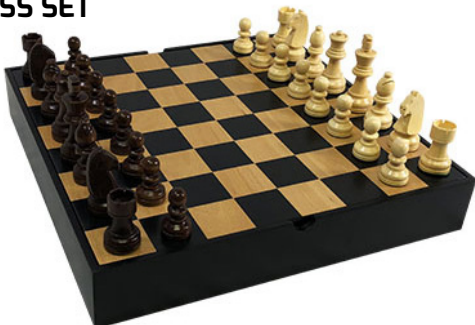

CLASSIC COLLECTION BLACK AND MAPLE CHESS SET

710206