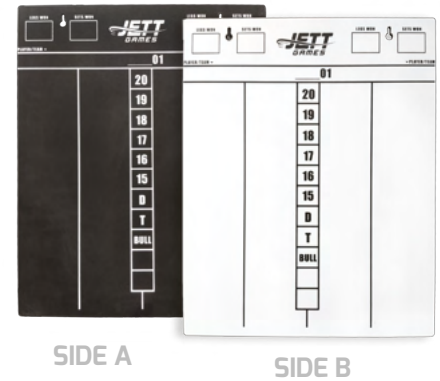

JETT WIPE BOARD/CHALKBOARD

14" x 17" Two sided tournament dart scoreboard. Includes dry erase marker.

530116

SIDE A

SIDE B

DART MATS

JETT DART MAT

This professional quality dart mat is made of eco-friendly recycled rubber and is printed with international throw lines. It can roll away for easy storage if needed. Nice and thick at 3mm and has a granular texture that gives a good tacky feel so it doesn't slide around on the floor easily and gives excellent foot traction.