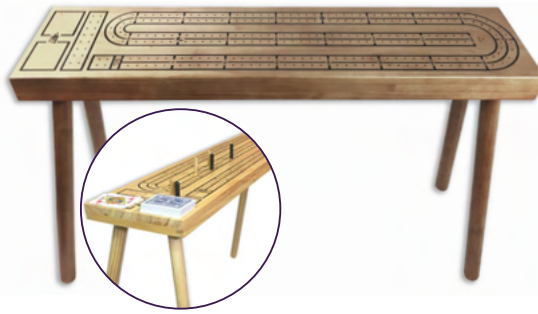

JETT 2 IN 1 CROKINOLE BOARD

Wooden 27" crokinole board with checkers on back. Comes with 30 wooden discs.

700907 Crokinole Set
730144 Replacement Pieces 24pk

TIMELESS LUDO

710143

TIMELESS CHESS

710141

TIMELESS CHECKERS

710142

TIMELESS MANCALA

700219

TIMELESS SNAKE AND LADDERS

700218

WOODEN HORSE RACE

700955

JETT CRIBBAGE TABLE

This hand crafted solid wood 2 lane cribbage table features a giant sized playing spot, marked with spots to store cards. Comes with 3 natural and 3 black giant pegs.

720331 Cribbage Table

GOLF PUTTER POOL