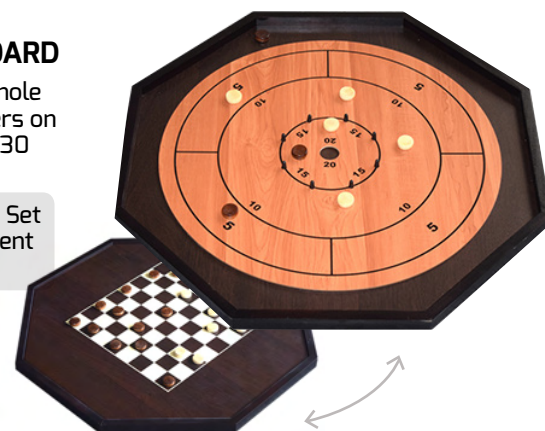

JETT 2 IN 1 CROKINOLE BOARD

Wooden 27" crokinole board with checkers on back. Comes with 30 wooden discs.

700907 Crokinole Set
730144 Replacement Pieces 24pk

TIMELESS LUDO

710143

TIMELESS CHESS

710141

TIMELESS CHECKERS