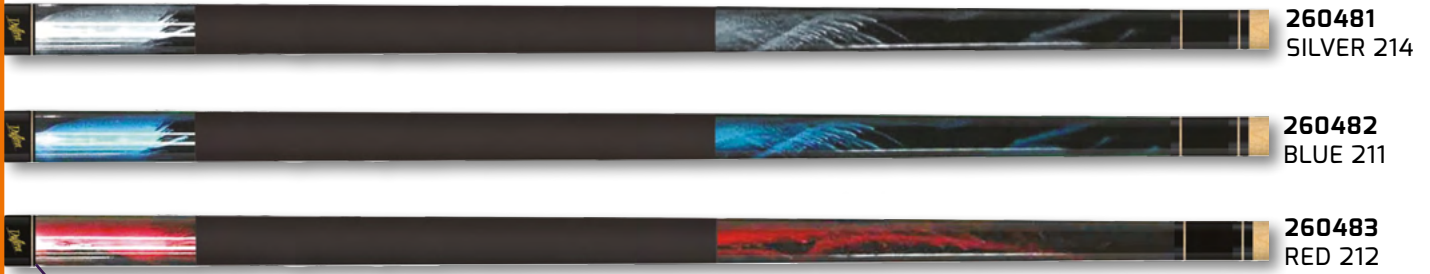

» CUES ALSO SOLD SEPARATELY.

**VIEW PRICE LIST FOR
SPECIAL PROMO
PACKAGE PRICING**

BILLIARD ACCESSORIES

POKER POOL CARD GAME

600080

POOL GOLF GAME

200715

PACKAGE #5 DUFFERIN RADICAL SERIES