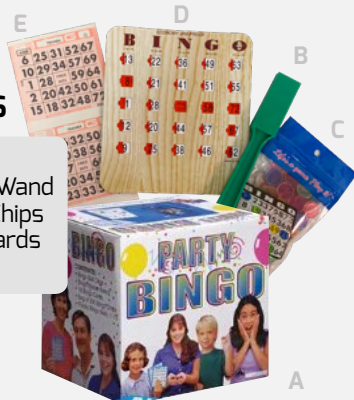

BINGO

BINGO ACCESSORIES

- A) 709037 Bingo Party 12"
- B) 730100 Magnetic Bingo Wand
- C) 730101 Magnetic Bingo Chips
- D) 730102 Bingo Shutter Cards
- E) 730103 Bingo Sheets