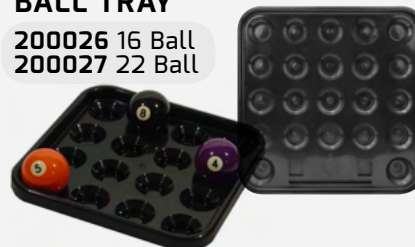

BILLIARD ACCESSORIES

CUE RACK CLIPS

- 200105 Regular
- 200114 Large
- 200105 Brass
- 200178 Brass with rollers

KARSEAL CUE BALL CLEANER

200200

STACKABLE BALL TRAY

- 200026 16 Ball
- 200027 22 Ball

JETT FIRESTORM DART SET