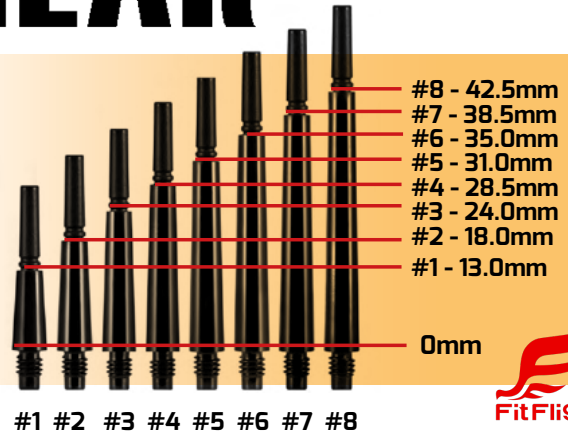

Type	Size	Between the flight and barrel	Normal	Slim	Hybrid
Spinning or Locked	#1	13.0mm	0.54g	0.38g	0.49g
	#2	18.0mm	0.66g	0.42g	0.56g
	#3	24.0mm	0.80g	0.50g	0.69g
	#4	28.5mm	0.92g	0.54g	0.75g
	#5	31.0mm	0.98g	0.56g	0.79g
	#6	35.0mm	1.05g	0.62g	0.88g
	#7	38.5mm	1.15g	0.65g	0.93g
	#8	42.5mm	1.26g	0.69g	0.99g