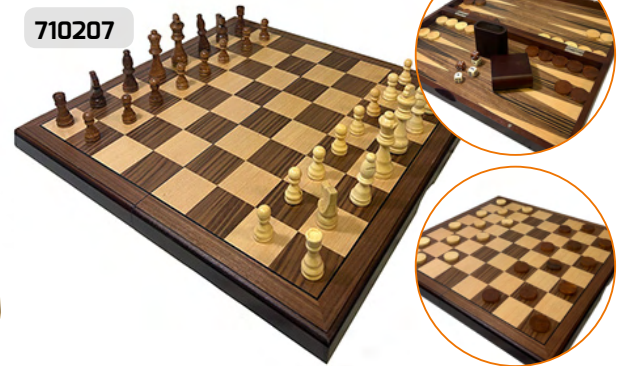

JETT TOURNAMENT ROLL UP CHESS SET

- 710010 Chess Set With Carry Bag
- 710301 Triple Weighted Chess Men
- 710302 Plastic Chess Men
- 730014 Chess Clock
- 730020 Digital Chess Clock

710010

CLASSIC 3 IN 1 19IN FOLDING GAME SET

710207